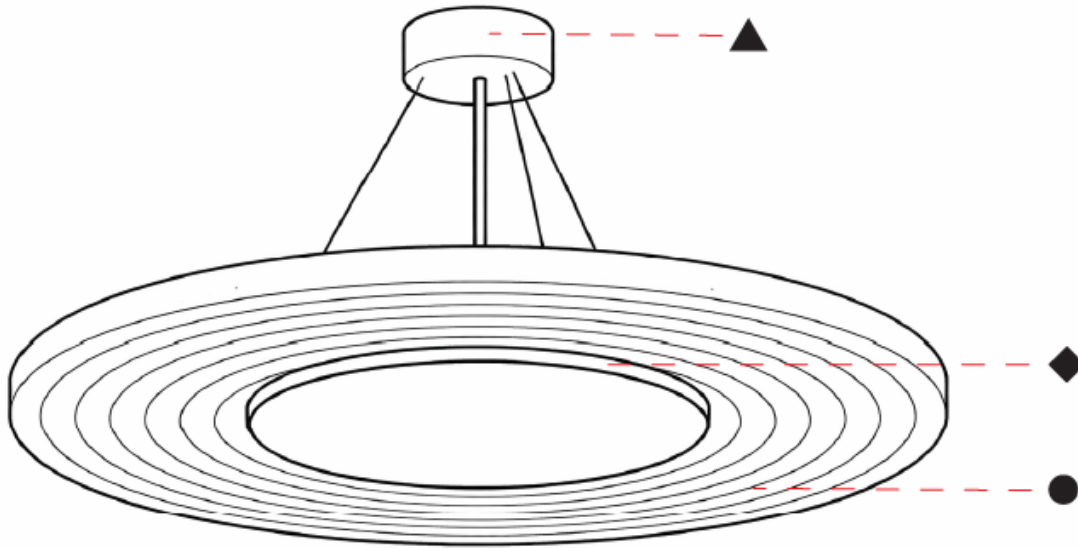

A3001152-

PROJECT	_____
TYPE	_____
SPECIFIER	_____
QUANTITY	_____
DATE	_____